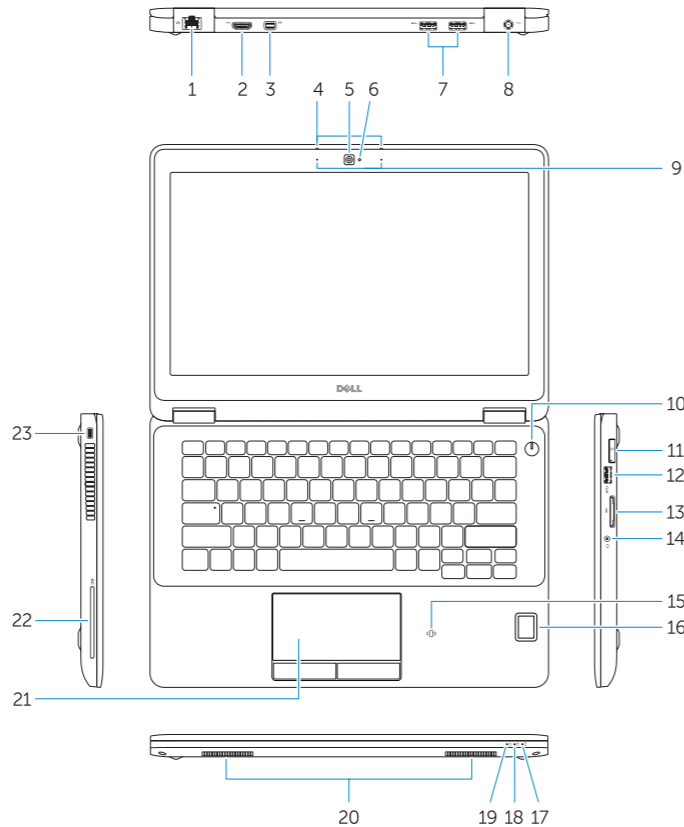

Product support and manuals

Manual dan dukungan produk

SopORTE del producto y manuales

Hỗ trợ sản phẩm và sách hướng dẫn

دعم المنتج والدلائل

Contact Dell

Hubungi Dell | Póngase en contacto con Dell

Liên hệ Dell | Dell الاتصال

Regulatory and safety

Regulatory model

Model regulatori | Modelo normativo

Model quy định | الموديل التنظيمي

Regulatory type

Jenis regulatori | Tipo normativo

Loại quy định | النوع التنظيمي

Computer model

Model komputer | Modelo de equipo

Model máy tính | موديل الكمبيوتر

Dell.com/support

Dell.com/support/manuals

Dell.com/support/windows

Dell.com/contactdell

Dell.com/regulatory_compliance

P26S

P26S001

Latitude 12-7270/E7270

Features

Fitur | Funciones | Tính năng | الميزات

1. Network connector
2. HDMI connector
3. Mini DisplayPort
4. Microphones (only in touchscreen)
5. Camera
6. Camera-status light
7. USB 3.0 connectors (2)
8. Power connector
9. Microphones (only in non-touchscreen)
10. Power button
11. SIM port (optional)
12. USB 3.0 connector with PowerShare
13. Memory card reader
14. Headset connector

15. Contactless smart-card reader (optional)
16. Fingerprint reader (optional)
17. Battery-status light
18. Hard-drive activity light
19. Power-status light
20. Speakers
21. Touchpad
22. Smart card reader (optional)
23. Security-cable slot
24. Dock connector
25. Service-tag label

1. Konektor jaringan
2. Konektor HDMI
3. Mini-DisplayPort
4. Mikrofon (hanya di layar sentuh)
5. Kamera
6. Lampu status kamera
7. Konektor USB 3.0 (2)
8. Konektor daya
9. Mikrofon (hanya di non-layar sentuh)
10. Tombol daya
11. Port SIM (opsional)
12. Konektor USB 3.0 dengan PowerShare
13. Pembaca kartu memori
14. Konektor headset

15. Pembaca kartu pintar nirkontak (opsional)
16. Pembaca sidik jari (opsional)
17. Lampu status baterai
18. Lampu aktivitas hard disk
19. Lampu status daya
20. Speaker
21. Panel sentuh
22. Pembaca kartu pintar (opsional)
23. Slot kabel pengaman
24. Konektor dock
25. Label tag servis

1. Đầu nối mạng
2. Đầu nối HDMI
3. Mini DisplayPort
4. Micrô (chỉ ở màn hình cảm ứng)
5. Đèn trạng thái camera
6. Đầu nối USB 3.0 (2)
8. Đầu nối nguồn
9. Micrô (chỉ ở màn hình không cảm ứng)
10. Nút nguồn
11. Cổng SIM (tùy chọn)
12. Đầu nối USB 3.0 với tính năng PowerShare
13. Bộ đọc thẻ nhớ

14. Đầu nối tai nghe
15. Đầu đọc thẻ thông minh không tiếp xúc (tùy chọn)
16. Đầu đọc dấu vân tay (tùy chọn)
17. Đèn trạng thái pin
18. Đèn hoạt động ổ đĩa cứng
19. Đèn trạng thái nguồn
20. Loa
21. Bàn di chuột
22. Đầu đọc thẻ thông minh (tùy chọn)
23. Khe cáp bảo vệ
24. Bộ kết nối đế
25. Nhãn thẻ bảo trì

15. Lector de tarjetas inteligentes sin contacto (opcional)
16. Lector de huellas dactilares (opcional)
17. Indicador luminoso del estado de la batería
18. Indicador luminoso de actividad de la unidad del disco duro
19. Indicador luminoso de estado de alimentación
20. Altavoces
21. Superficie táctil
22. Lector de tarjetas inteligentes (opcional)
23. Ranura del cable de seguridad
24. Conector de acoplamiento
25. Etiqueta de servicio

1. موصل الشبكة
2. موصل HDMI
3. منفذ DisplayPort المصغر
4. الميكروفونات (في شاشة اللمس فقط)
5. الكاميرا
6. مصباح حالة الكاميرا
7. موصلات USB 3.0 (2)
8. موصل التيار
9. الميكروفونات (في شاشة لا تعمل باللمس فقط)
10. زر التشغيل
11. منفذ SIM (اختياري)
12. موصل USB 3.0 المزود بـ PowerShare
13. قارئ بطاقة الذاكرة
14. موصل سماعة الرأس

© 2017 Dell Inc.

© 2017 Microsoft Corporation.

Printed in China.

2017-04